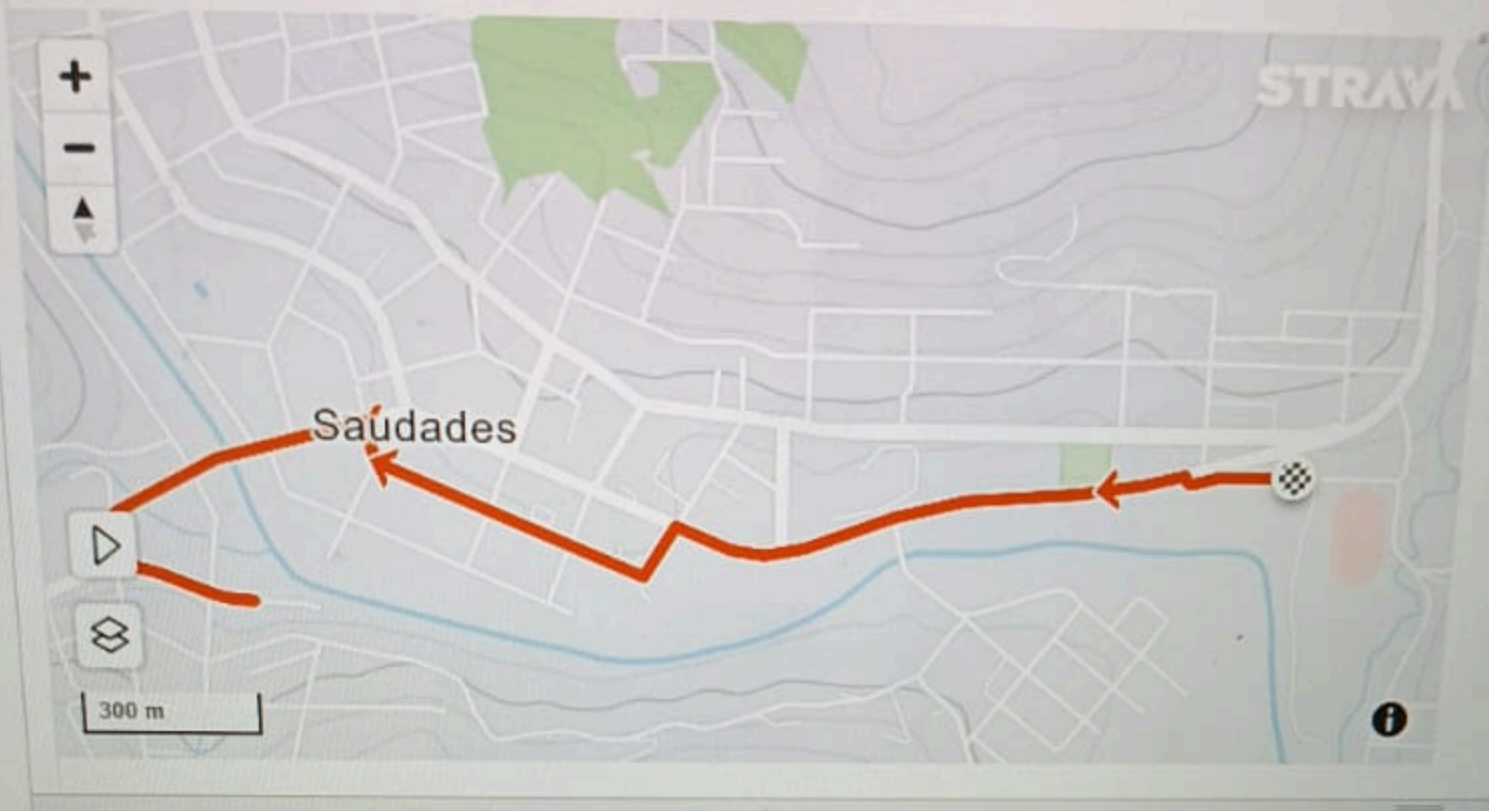

B U I Segoe UI 14 A

CORRIDA APAE

Tipo Distância 5,0 km Ganho de elev. 40 m

[Voltar](#) [Confirmar](#)

Windows taskbar with search bar 'Pesquisar' and application icons for File Explorer, Microsoft Store, Edge, Chrome, and WhatsApp.